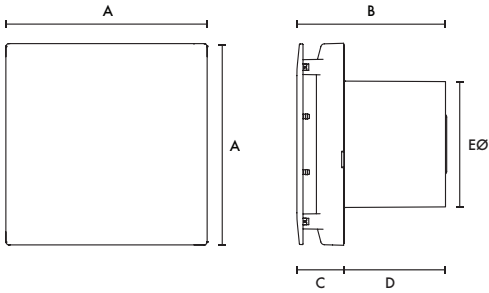

Model	Stock Ref
VASF100HTV (closed grille)	479087
VASF100HTVO (open grille)	495702

Dimensions (mm)

Closed Grille

Open Grille

Grille	A	B	C	D	EØ
Closed	160	117	37	80	99
Open	160	117	22	80	99

Weight 0.7kg

Performance Guide