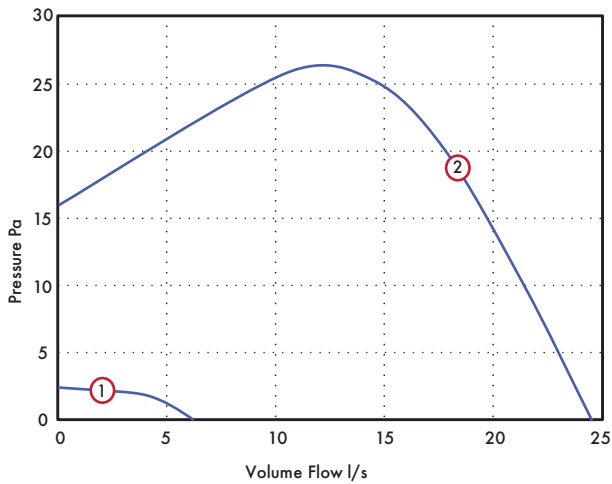

Model	Stock Ref
VASF100HTV (closed grille)	479087
VASF100HTVO (open grille)	495702

Dimensions (mm)

Closed Grille

Open Grille

Grille	A	B	C	D	EØ
Closed	160	117	37	80	99
Open	160	117	22	80	99

Weight 0.7kg

Performance Guide

Closed Grille

	Model	Speed	l/s	Watts	Warranty (years)
Variable Speed	VASF100BV/ TV/HTV	1 Min	6	1.7	5
		2 Max	24	7.5	
Variable Speed	VASF100TC/ HTC	Adjustable Trickle	6 - 15	1.7 - 5	5
		Boost	Adjustable Trickle + 10 (Up to a max of 22 installed)	7.5	

Open Grille

	Model	Speed	l/s	Watts	Warranty (years)
Variable Speed	VASF100BVO/ TVO/HTVO	3 Min	6	1.7	5
		4 Max	23	7.5	
Variable Speed	VASF100TCO/ HTCO	Adjustable Trickle	6 - 19	1.7 - 5	5
		Boost	Adjustable Trickle + 10 (Up to a max of 22 installed)	7.5	