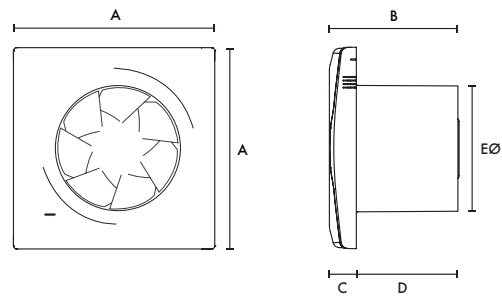

Model	Stock Ref
VASF100HTV (closed grille)	479087
VASF100HTVO (open grille)	495702

Dimensions (mm)

Closed Grille

Open Grille

Grille	A	B	C	D	EØ
Closed	160	117	37	80	99
Open	160	117	22	80	99

Weight 0.7kg

Performance Guide