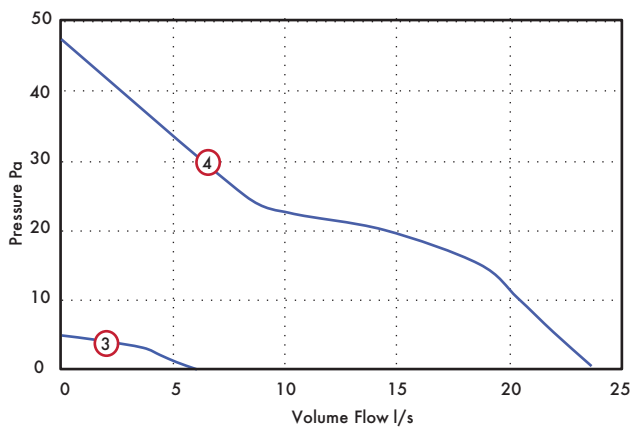

Model	Stock Ref
VASF100HTV (closed grille)	479087
VASF100HTVO (open grille)	495702

Dimensions (mm)

Closed Grille

Open Grille

Grille	A	B	C	D	EØ
Closed	160	117	37	80	99
Open	160	117	22	80	99

Weight 0.7kg

Performance Guide

Closed Grille

	Model	Speed	l/s	Watts	Warranty (years)
Variable Speed	VASF100BV/ TV/HTV	1 Min	6	1.7	5
		2 Max	24	7.5	
Variable Speed	VASF100TC/ HTC	Adjustable Trickle	6 - 15	1.7 - 5	5
		Boost	Adjustable Trickle + 10 (Up to a max of 22 installed)	7.5	

Open Grille

	Model	Speed	l/s	Watts	Warranty (years)
Variable Speed	VASF100BVO/ TVO/HTVO	3 Min	6	1.7	5
		4 Max	23	7.5	
Variable Speed	VASF100TCO/ HTCO	Adjustable Trickle	6 - 19	1.7 - 5	5
		Boost	Adjustable Trickle + 10 (Up to a max of 22 installed)	7.5	