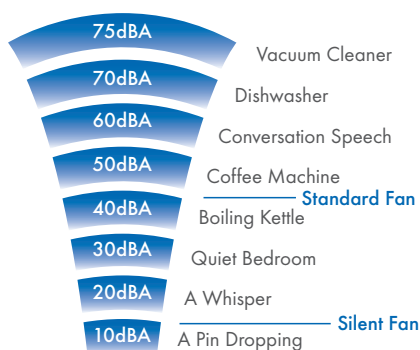

Lo-Carbon Silent Fan Axial Bathroom/Toilet Fan

The new Lo-Carbon Silent Fan Range from Vent-Axia not only delivers stylish and silent ventilation without compromise on performance, but now comes with even more features and more model options providing flexibility when choosing the right fan.