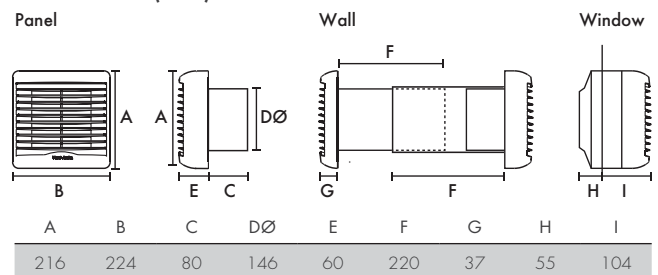

Model **Stock Ref**
 Wall Kit White **140902**
 Wall Kit Brown **140903**
 Window Kit **140901**

Dimensions (mm)

Weight 1.75kg

Fixing hole Ø 152mm (Panel), Ø 160mm (Window), Ø 152mm (Wall)

Performance Guide