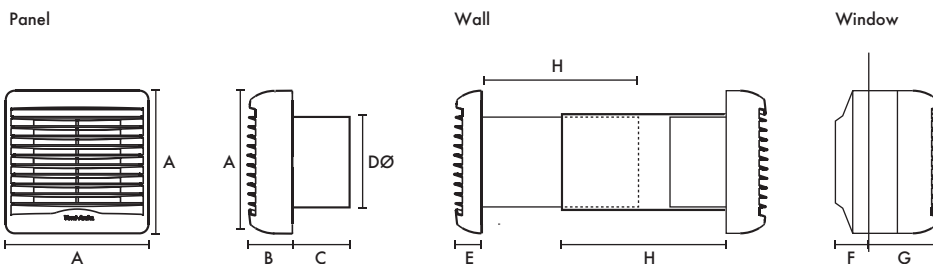

Model	Stock Ref
XHT	251510
SVXHT	258512

Accessories

Model	Stock Ref
Window Kit	254101
Wall Kit White	254102
Wall Kit Brown	254100
Anti-Tamper Window Kit	443234

Dimensions (mm)

A	B	C	DØ	E	F	G	H
146	47	53	98	31	31	74	200

Weight 0.55kg

Fixing hole diameter 105mmØ (Panel & Window), 117mmØ (Wall). Transformer (WxHxD) 147x86x65.

Performance Guide - Panel Models

Model	Extract performance			
	m ³ /h	l/s	Watts	Sound dB(A) @ 3m
VA100LP	107	30	13	36
VA100LT	107	30	15	36
VA100XP	107	30	15	36
VA100XT	107	30	18	36
VA100LHP	107	30	16	36
VA100XHP	107	30	18	36
VA100XHT	107	30	18	36
VA100SVL	83	23	16	36
VA100SVX	83	23	18	36
VA100SVXT/XHP/XHT/XP	83	23	20	36
VA100SVLHP	83	23	18	36