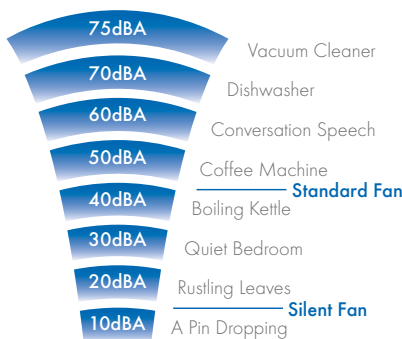

# Silent Fan

- Only 14dB(A)
- Silent intermittent bathroom fan with two speeds selectable at installation
- Stylish discrete design
- Back draught shutters included (remove when ceiling mounting)
- High efficiency motor
- 2 year guarantee
- IP24 rated
- Standard thermal overload protection on motor
- Suitable for wall, ceiling, window and panel mounting
- Meets current Building Regulations Approved Document F and L

## Silent Fan Axial Bathroom/Toilet Fan

The quietest bathroom fan on the market. The VASF100 provides stylish and silent ventilation without compromising on performance.

### VASF100T (Timer)

1 of 2 speeds selectable at installation. 100mm bathroom / toilet fan with back draught shutter. Overrun timer adjustable between 5 and 30 minutes.

Model	Stock Ref
VASF100 T	446659