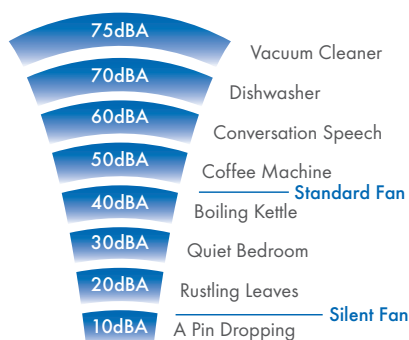

Silent Fan

- Only 14dB(A)
- Silent intermittent bathroom fan with two speeds selectable at installation
- Stylish discrete design
- Back draught shutters included (remove when ceiling mounting)
- High efficiency motor
- 2 year guarantee
- IP24 rated
- Standard thermal overload protection on motor
- Suitable for wall, ceiling, window and panel mounting
- Meets current Building Regulations Approved Document F and L

Silent Fan Axial Bathroom/Toilet Fan

The quietest bathroom fan on the market. The VASF100 provides stylish and silent ventilation without compromising on performance.

Dimensions (mm)

| A | B | C | D | EØ |
|-----|-----|----|----|----|
| 159 | 117 | 37 | 80 | 99 |

1 of 2 speeds selectable at installation. 100mm bathroom / toilet fan with back draught shutter. Overrun timer adjustable between 5 and 30 minutes.

| Model | Stock Ref |
|-----------|-----------|
| VASF100 T | 446659 |