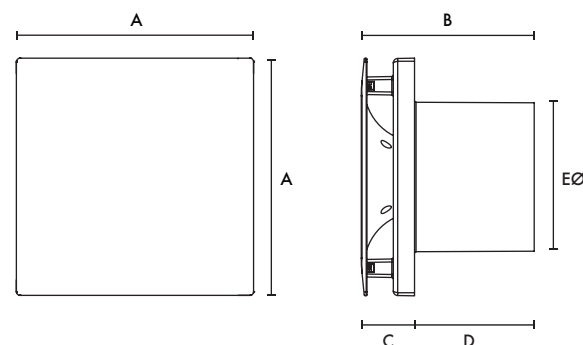

Dimensions (mm)

A	B	C	D	EØ
159	117	37	80	99

Weight 0.7kg

Models

VASF100B

1 of 2 speeds selectable at installation. 100mm bathroom / toilet fan with back draught shutter.

Model	Stock Ref
VASF100 B	446658

VASF100T (Timer)

1 of 2 speeds selectable at installation. 100mm bathroom / toilet fan with back draught shutter. Overrun timer adjustable between 5 and 30 minutes.

Model	Stock Ref
VASF100 T	446659

Accessories

Model	Stock Ref
Window Kit	442947
Wall Kit White	254102
Wall Kit Brown	254100

Performance Guide

Model	l/s	Watts	Sound dB(A) @ 3m
VASF100 - low speed	15	3.2	14
VASF100 - high speed	21	5.0	28