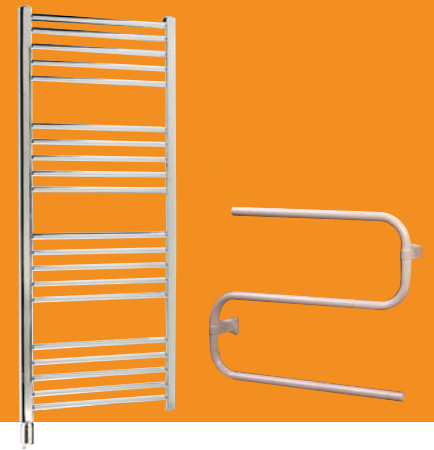

Optimax®

Towel Rail

Features & Benefits

- Ideal for shower areas and bathrooms.
- Stylish design available in a range of outputs.
- Oil filled for even heat distribution.

Models

Heated Towel Rail -

Manual and Timer versions available.

Model	Stock Ref
VATR40	455696
VATR500C	429973

Stylish Heating

Vent-Axia Heated Towel Rails quickly warm and dry towels. Their presence on the wall also adds to the overall temperature and comfort of the room.

This stylish towel rail comes with a output of 40W in an attractive white finish.

Vent-Axia Towel Rails are fully splash proof for safety and are supplied complete with mains cable and mounting brackets to ensure fast and easy installation.

The maximum surface temperature of a Vent-Axia Towel Rail is 65°C.

The VATR500C is a classic ladder style towel rail. Finished in polished chrome.

Specification

Model	Output W	Width mm	Height mm	Depth mm	Weight kg
VATR 40	40	450	410	85	1.5
VATR500C	500	495	1120	35	15