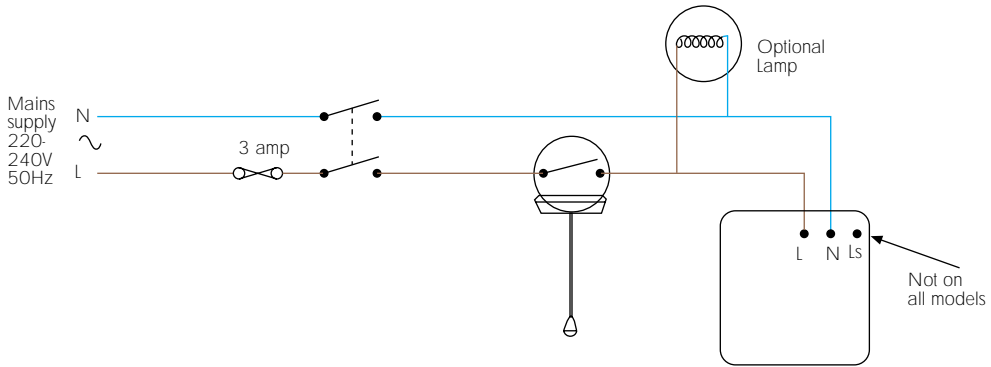

# WIRING DIAGRAM - 1

For use with:  
 VA140KP  
 VA140UP  
 VA140KH  
 VA140UH  
 VA140VS  
 CENTRIF 170DP  
 CENTRIF 250DP  
 CENTRIF 170HP  
 CENTRIF 250HP  
 VA150P  
 VA150A  
 VA150X  
 VA150H  
 VA100X/VA100WCX  
 (VA100LH/VA100XH)  
 SOLO P  
 SOLO DP  
 SOLO TM 2  
 SOLO HP2  
 SOLO PLUS P  
 SOLO PLUS TM  
 LOWATT U/KP  
 LOWATT U/KH

USING THE INTEGRAL PULLCORD SWITCH (WHERE APPLICABLE)

# WIRING DIAGRAM - 2

For use with:  
 CENTRIF 170  
 CENTRIF 250  
 SILHOUETTE 100  
 SILHOUETTE 150X  
 VA100L  
 VA140VS