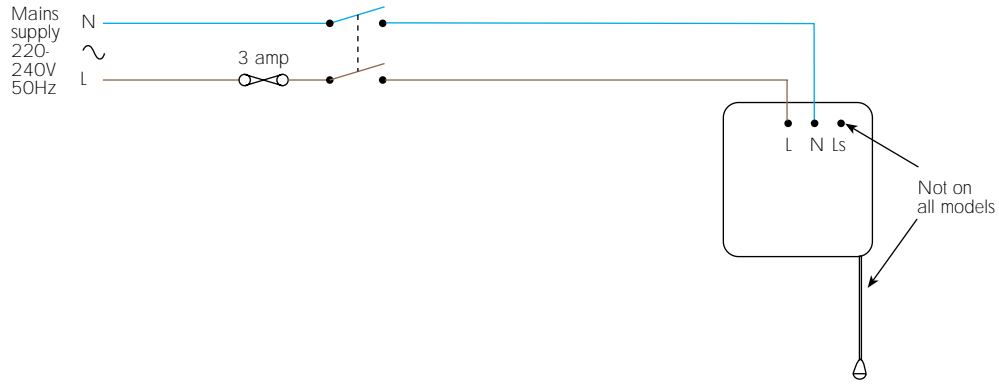

# WIRING DIAGRAM - 1

For use with:  
 VA140KP  
 VA140UP  
 VA140KH  
 VA140UH  
 VA140VS  
 CENTRIF 170DP  
 CENTRIF 250DP  
 CENTRIF 170HP  
 CENTRIF 250HP  
 VA150P  
 VA150A  
 VA150X  
 VA150H  
 VA100X/VA100WCX  
 (VA100LH/VA100XH)  
 SOLO P  
 SOLO DP  
 SOLO TM 2  
 SOLO HP2  
 SOLO PLUS P  
 SOLO PLUS TM  
 LOWATT U/KP  
 LOWATT U/KH

USING THE INTEGRAL PULLCORD SWITCH (WHERE APPLICABLE)