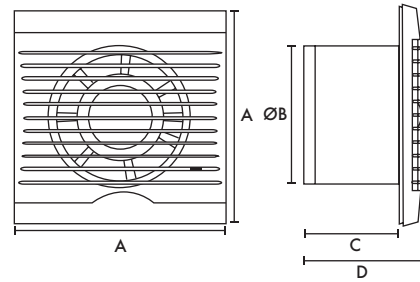

### Silhouette 125H (Humidistat)

Single speed 125mm bathroom/toilet fan with integral adjustable auto humidity sensor from 60-90% RH, indication light and back draught shutter.

Model **H** Stock Ref **445163**

## Dimensions (mm)

A	B Ø	C	D
187	125	131	149