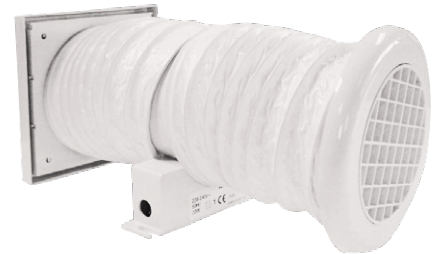

Basics Range

Bathroom/Toilet

BAS100B

Unshuttered axial fan for remote or light switch operation.

Stock Ref

436519

BAS100P

Unshuttered axial fan with integral pullcord.

Stock Ref

436520

BAS100T

Unshuttered axial fan with adjustable overrun timer.

Stock Ref

436521

Kitchen

BAS150B

Unshuttered axial fan designed for remote or light switch operation.

Stock Ref

436525

BAS150P

Unshuttered axial fan with integral pullcord.

Stock Ref

436526

BAS150T

Unshuttered axial fan with adjustable overrun timer.

Stock Ref

436527

Shower Fan & Kit

The kit consists of a IP44 In-Line fan, a white ceiling grille and spigot, 3 meters of flexible duct and an external louvre for soffit or wall mounting.