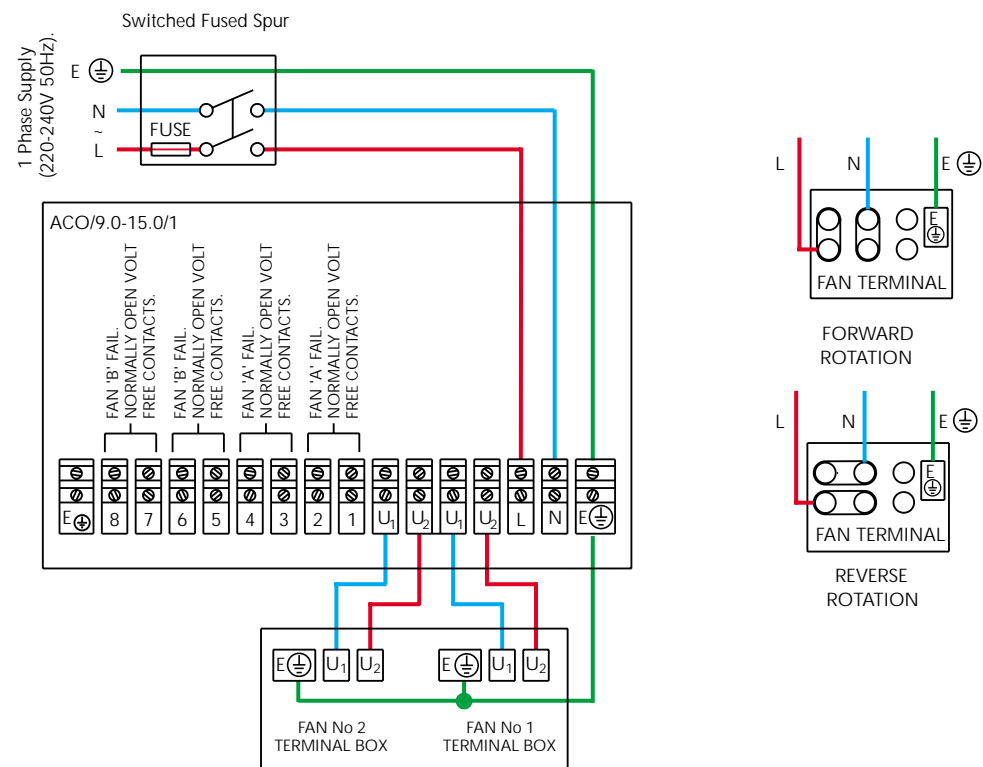

VENT-AXIA HIGH PRESSURE GALAXY TWIN FANS WIRING DIAGRAMS

**SINGLE PHASE FANS UP TO 1.1KW
CONNECTED TO AN ITC CONTROLLER**

HIGH PRESSURE GALAXY TWIN FANS WIRING DIAGRAMS

**THREE PHASE FANS UP TO 2.2KW
CONNECTED TO AN ITC CONTROLLER**

**SINGLE PHASE FANS UP TO 1.5KW
CONNECTED TO AN ACO/9.0-15.0/1 CONTROLLER**

**THREE PHASE FANS UP TO 4.0KW
CONNECTED TO AN ACO/9.0-15.0/3 CONTROLLER**