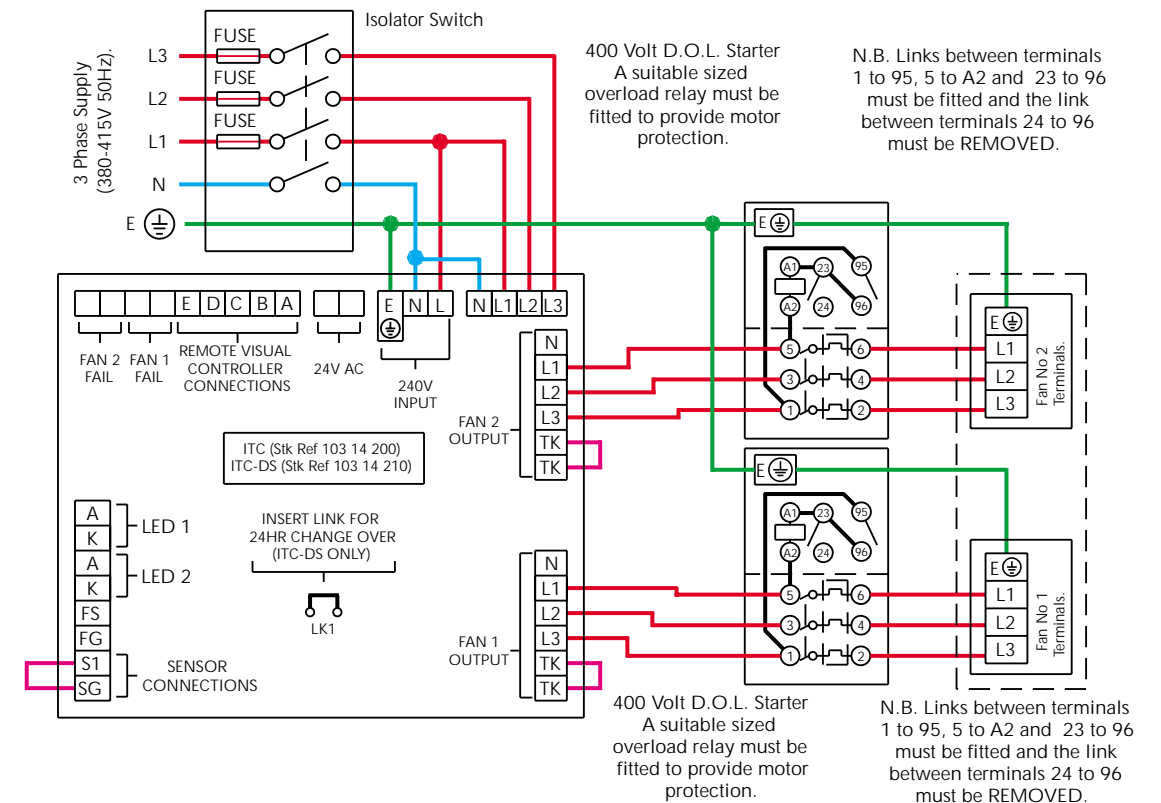

VENT-AXIA HIGH PRESSURE GALAXY TWIN FANS WIRING DIAGRAMS

**SINGLE PHASE FANS UP TO 1.1KW
CONNECTED TO AN ITC CONTROLLER**

HIGH PRESSURE GALAXY TWIN FANS WIRING DIAGRAMS

**THREE PHASE FANS UP TO 2.2KW
CONNECTED TO AN ITC CONTROLLER**

**SINGLE PHASE FANS UP TO 1.5KW
CONNECTED TO AN ACO/9.0-15.0/1 CONTROLLER**

**THREE PHASE FANS UP TO 4.0KW
CONNECTED TO AN ACO/9.0-15.0/3 CONTROLLER**