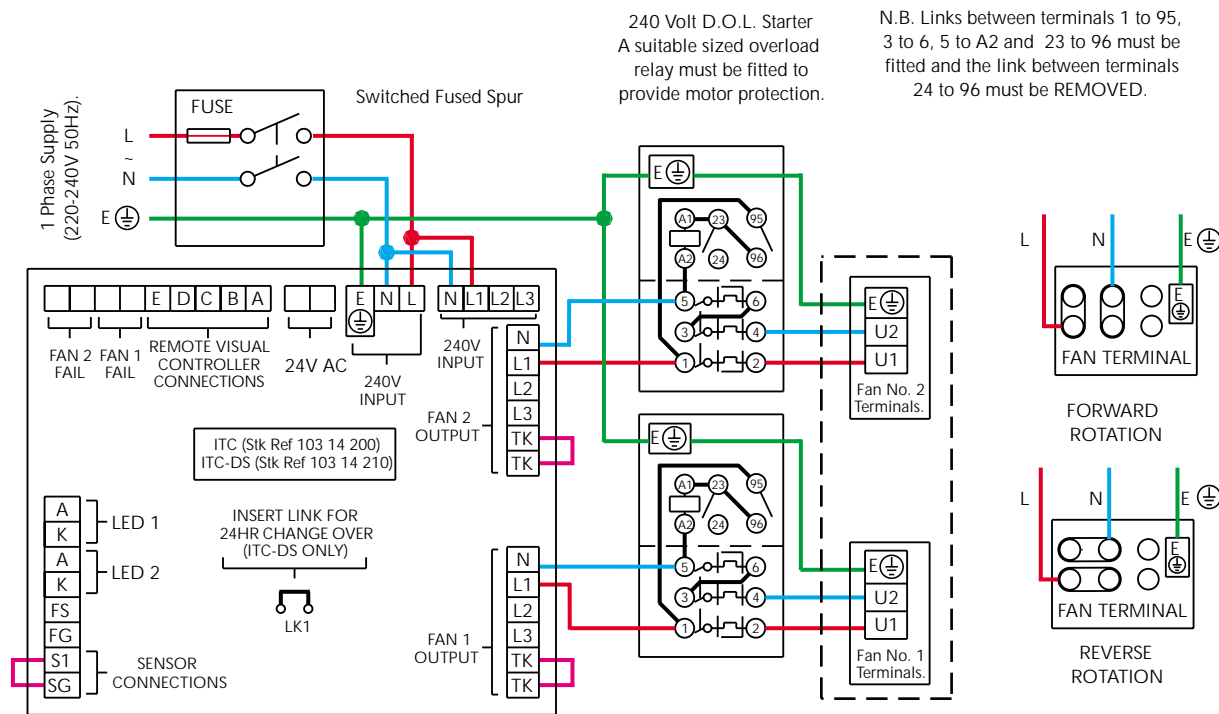

VENT-AXIA HIGH PRESSURE GALAXY TWIN FANS WIRING DIAGRAMS

**SINGLE PHASE FANS UP TO 1.1KW
CONNECTED TO AN ITC CONTROLLER**

HIGH PRESSURE GALAXY TWIN FANS WIRING DIAGRAMS

**THREE PHASE FANS UP TO 2.2KW
CONNECTED TO AN ITC CONTROLLER**

**SINGLE PHASE FANS UP TO 1.5KW
CONNECTED TO AN ACO/9.0-15.0/1 CONTROLLER**

**THREE PHASE FANS UP TO 4.0KW
CONNECTED TO AN ACO/9.0-15.0/3 CONTROLLER**