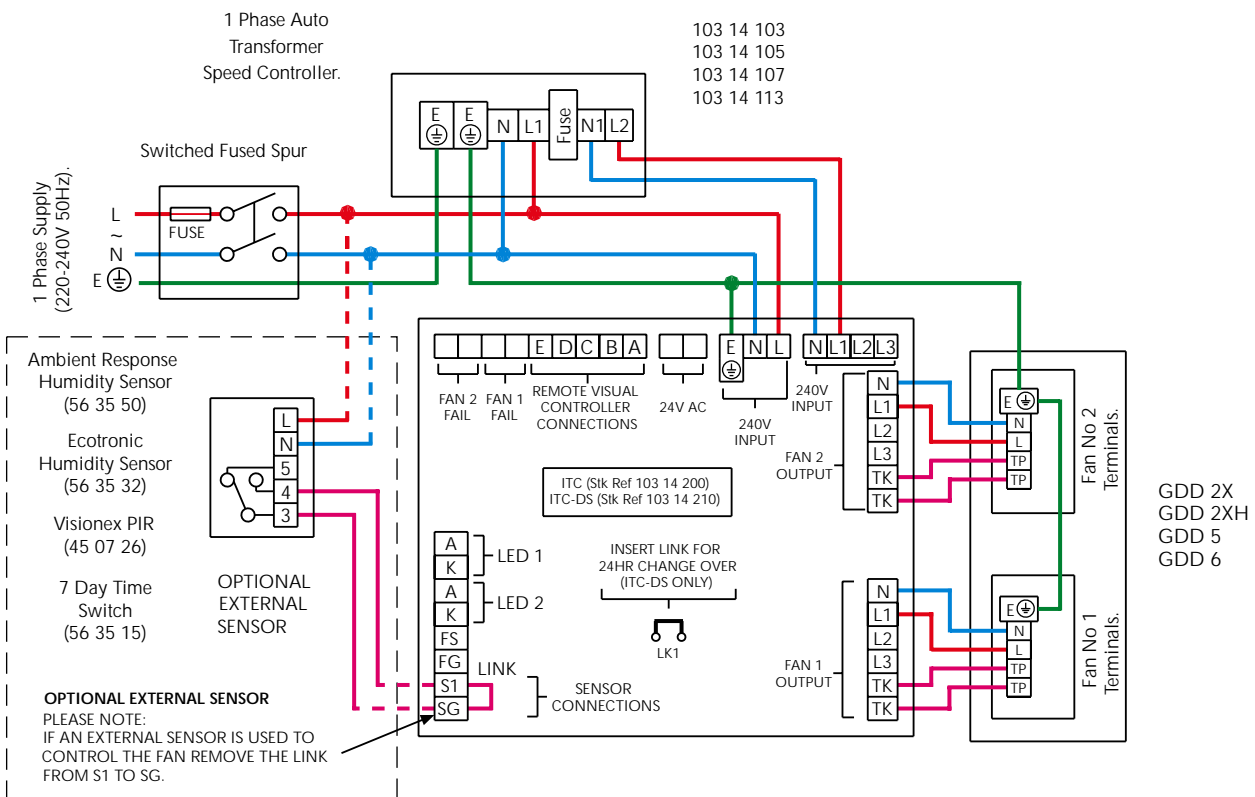

GALAXY™ IN-LINE DIRECT DRIVEN TWIN FANS WIRING DIAGRAMS

SINGLE PHASE FAN CONNECTED TO AN ITC CONTROLLER & OPTIONAL EXTERNAL SENSOR / SENSORS

SINGLE PHASE FAN CONNECTED TO AN ITC CONTROLLER AN AUTO TRANSFORMER & OPTIONAL EXTERNAL SENSOR

For full wiring and technical details on ITC and ITC-DS controllers see pages 274-283.