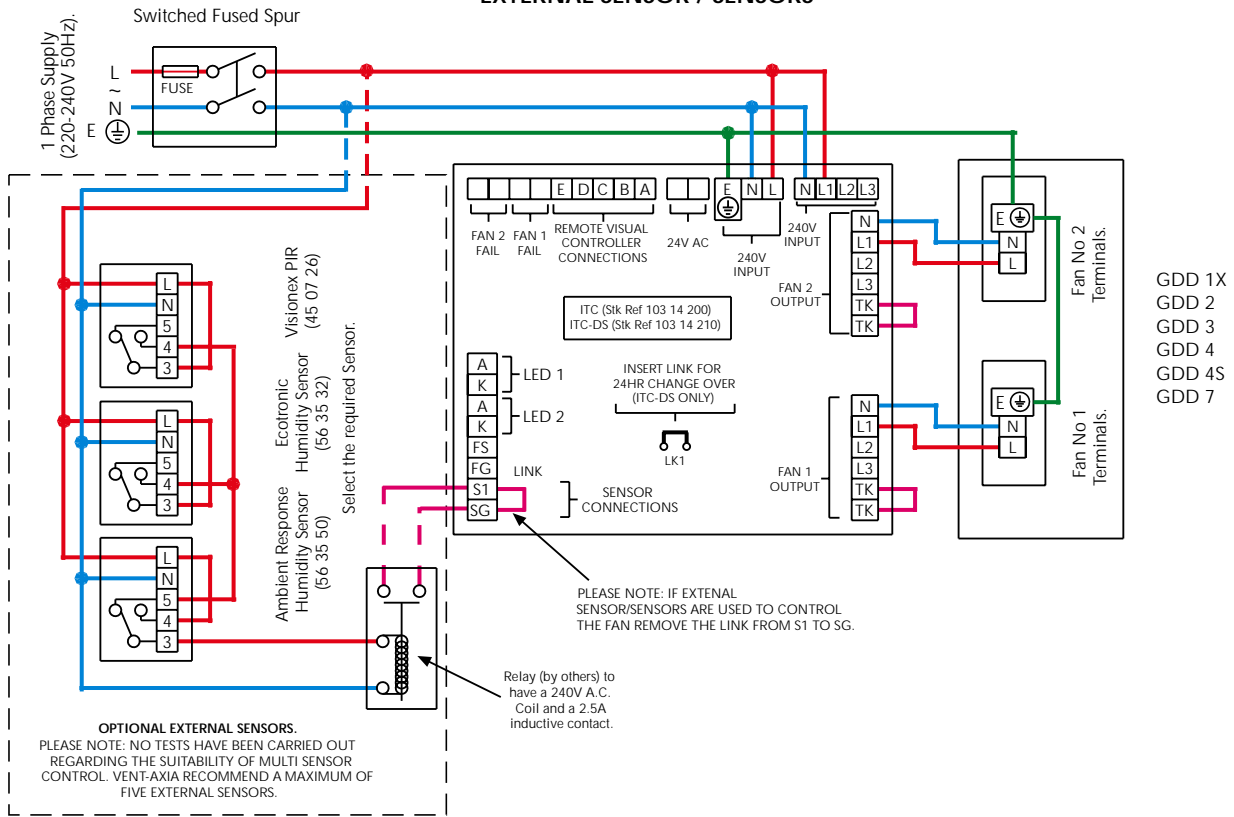

GALAXY™ IN-LINE DIRECT DRIVEN TWIN FANS WIRING DIAGRAMS

SINGLE PHASE FAN CONNECTED TO AN ITC CONTROLLER & OPTIONAL EXTERNAL SENSOR / SENSORS

SINGLE PHASE FAN CONNECTED TO AN ITC CONTROLLER AN AUTO TRANSFORMER & OPTIONAL EXTERNAL SENSOR

For full wiring and technical details on ITC and ITC-DS controllers see pages 274-283.