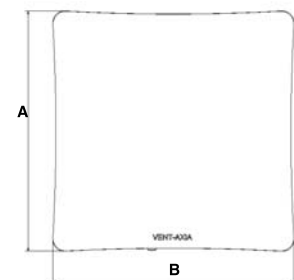

Stock Ref
446659

Window Kit

Stock Ref
442947

Wall Kit Stock Ref:

254102 (White)
254100 (Brown)

Dimensions (mm)

A	B	C	D	E	FØ
159	159	123	43	80	100

Weight 0.7kg