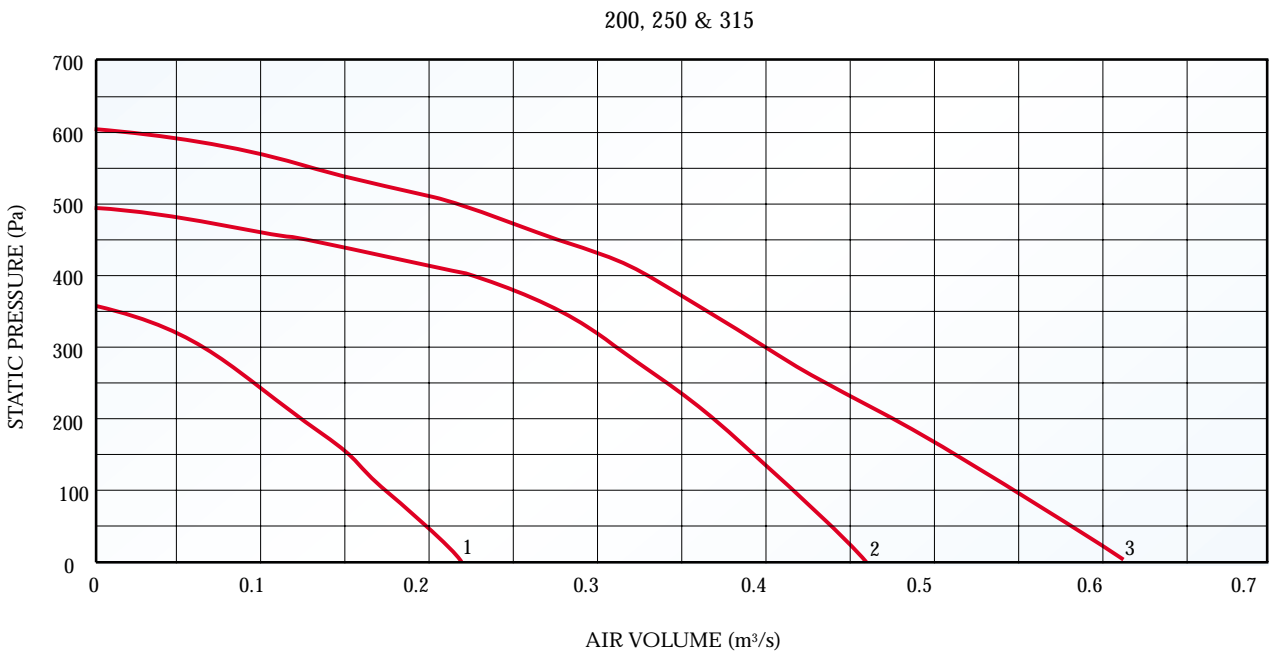

In-Line Twin Duct Fans

Performance Guide & Electrical Data

Run & Standby Performance Data

Size	200	250	315
	1	2	3

Simultaneously Running Performance Data

Size	200	250	315
	1	2	3